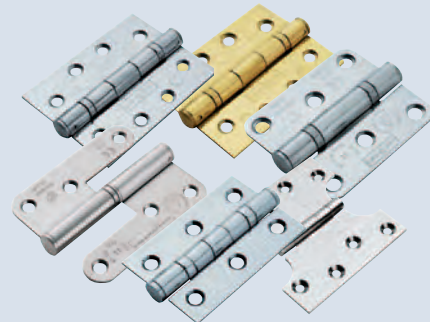

- 75 & 100mm SS & PVD double ballbearing hinges
- 100mm SS single action spring hinges
- 2 - 4 power overhead door closers backcheck, adjustable
- Lock protection strips
- Letter plate protection strips
- Intumescent fire seals in white or brown

## General Hinges

These hinges are available in the following finishes: stainless steel, polished brass, florentine bronze, chrome, steel and ZP PVD  
Styles stocked include:

- Ballbearing
- Double washered
- Rising butt
- Lift off hinges
- Field gate hinges and light rev hinges